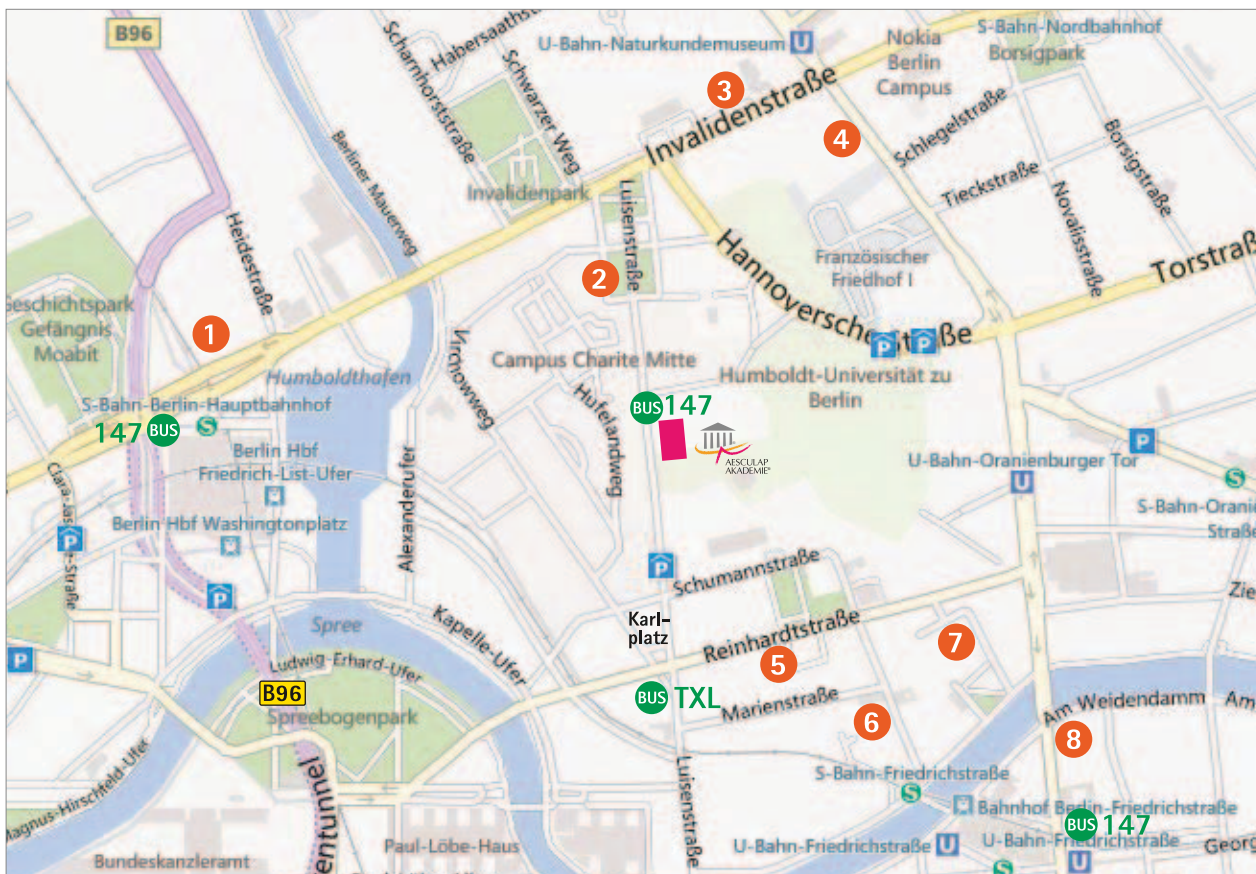

How to find us

Arrival by plane

Arriving at airport Tegel (TXL)

- Bus line TXL to stop 'Karlsplatz', 5-minute walk to Langenbeck-Virchow-Haus
- or approx. 20 minutes by taxi (ca. 11 km distance).

Arriving at airport Schönefeld (SXF)

- AIRPORT EXPRESS Train to stop Central Station (Hauptbahnhof), 15-minute walk to Langenbeck-Virchow-Haus
- or approx. 35 minutes by taxi (ca. 23 km distance).

Arrival by train

From Central Station (Hauptbahnhof) bus line 147 (direction 'Märkisches Museum') to stop 'Charité Campus Mitte' or approx. 15 minute walk to Langenbeck-Virchow-Haus.

Arrival by car

GPS will calculate your arrival by car to the Langenbeck-Virchow-Haus in Berlin. Please note that there is no parking available at the site.

Hotel overview

- Motel One Berlin-Hauptbahnhof**
Invalidenstraße 54, 10557 Berlin
Tel. +49 (0)30 36 41 00 50
berlin-hauptbahnhof@motel-one.de
www.motel-one.com
- Adina Apartment Hotel Berlin Hauptbahnhof**
Platz vor dem Neuen Tor 6, 10115 Berlin
Tel. +49 (0)30 20 00 32 0
abhb@adina.eu
www.adina.eu
- Mercure Hotel Berlin City**
Invalidenstraße 38, 10115 Berlin
Tel. +49 (0)30 30 82 60
h5341@accor.com
www.mercure.com
- Ramada Hotel Berlin Mitte**
Chausseestraße 118, 10115 Berlin
Tel. +49 (0)30 27 87 550
berlin.mitte@h-hotels.com
www.h-hotels.com
- Apart Hotel Residenz am Deutschen Theater**
Reinhardtstraße 27a-31, 10117 Berlin
Tel. +49 (0)30 28 00 810
info@aparthotel-residenz.de
www.aparthotel-residenz.de
- Hotel Albrechtshof**
Albrechtstraße 8, 10117 Berlin
Tel. +49 (0)30 30 88 60
albrechtshof@albrechtshof-hotels.de
www.hotel-albrechtshof.de
- Leonardo Hotel Berlin Mitte**
Bertolt-Brecht-Platz 4, 10117 Berlin
Tel. +49 (0)30 688 322 422
reservations.berlin@leonardo-hotels.com
www.leonardo-hotels.de
- Meliá Berlin**
Friedrichstraße 103, 10117 Berlin
Tel. +49 (0)30 20 60 79 00
melia.berlin@melia.com
www.meliaberlin.de